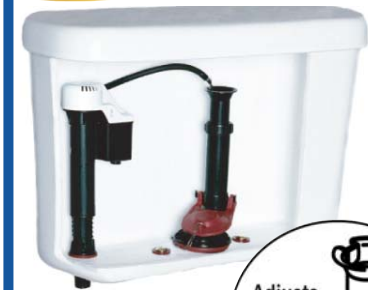

### EasyADJUST™ Flush Valve Features

- Oversized tube and funnel reduce flood risk
- Height easily adjusts from 7" to 11-1/2"
- Engineered materials resist chlorine
- Easy to install and adjust - No sawing required
- Universal design, fits most 2-piece toilet tanks
- Five year guarantee

Item	Part#	Pkg Language	Carton Qty	Packaging	UPC#
<b>Korky® Adjustable Flush Valve &amp; Flapper</b>	4020PK	Eng/Spanish	12	Clamshell	049057102916
<ul style="list-style-type: none"> <li>• Universal design, fits most 2-piece toilet tanks</li> <li>• Height easily adjusts from 7" to 11-1/2"</li> <li>• Oversized tube and funnel reduce flood risk</li> </ul>					

5

<b>Korky® Adjustable Flush Valve Kit with Tank-to-Bowl Gasket and Hardware</b>	4030PK	Eng/Spanish	6	Clamshell	049057102961
	4030FR	Eng/French	6	Clamshell	049057103081
<ul style="list-style-type: none"> <li>• Kit includes: flush valve, Korky Plus flapper, tank-to-bowl gasket, nuts, bolts and washers</li> <li>• Universal design, fits most 2-piece toilet tanks</li> <li>• Height easily adjusts from 7" to 11-1/2"</li> </ul>					