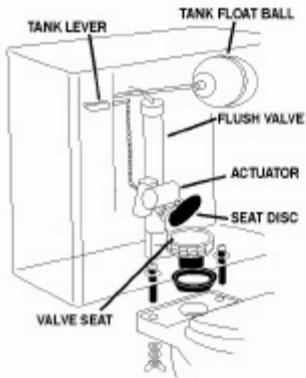

No. 422BP

To Replace Seat Disk

1. Turn off the water supply, then flush the toilet.
2. Pull off worn seat disc from post.
3. Snap on new seat disc.
4. Turn on water supply.

UPC:

049057042298